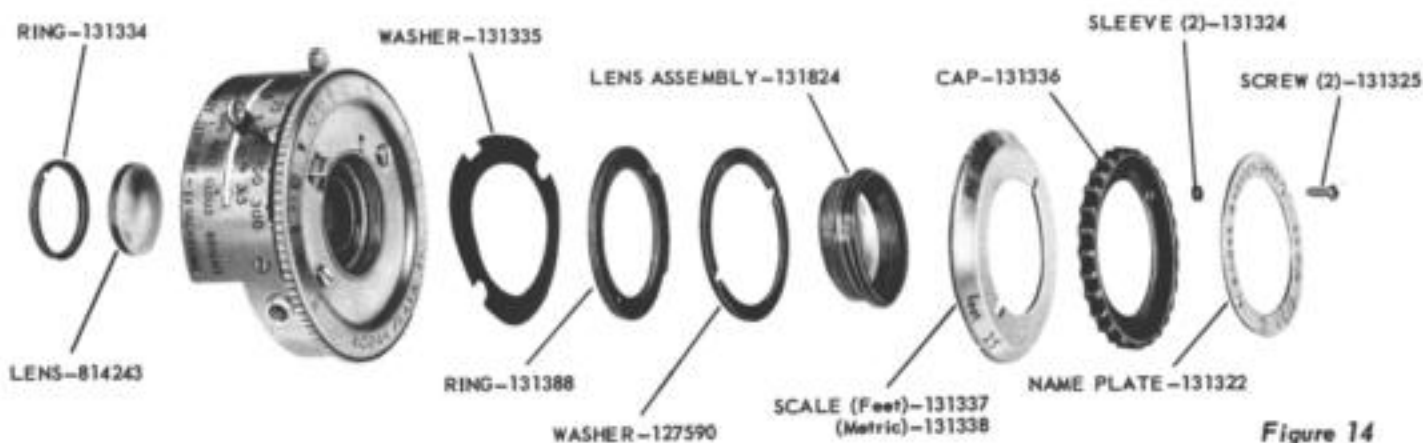

KODAK FLASH 300 SHUTTER WITH KODAK ANASTON LENS, 44MM, F/3.5

SHUTTER COMPLETE (Feet)—131083  
(Metric)—131096

Figure 13

RING—131334  
LENS—814243

WASHER—131335  
RING—131388  
WASHER—127590

LENS ASSEMBLY—131824  
SCALE (Feet)—131337  
(Metric)—131338

CAP—131336  
SLEEVE (2)—131324  
SCREW (2)—131325  
NAME PLATE—131322

Figure 14

TIP—126708  
KNOB—126707  
RING—131342

RING—131341

COVER—131339  
LENS—814242

SCREW (2)—127737  
WASHER—131300

Figure 15

Figure 18