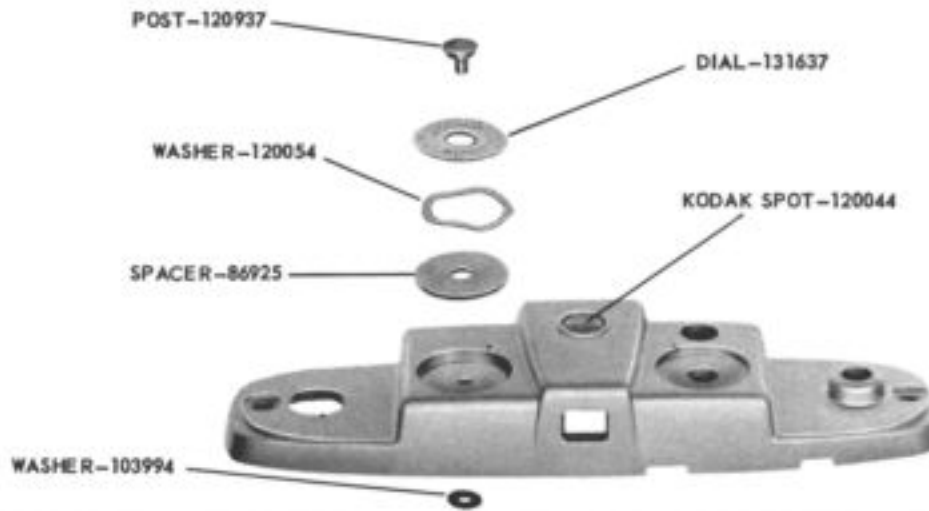

AUGUST 1955

PARTS LIST No. 5507-D

**KODAK PONY 135 CAMERA, Model C**  
and  
**Kodak Field Case**

Figure 1

Figure 2

Always give PART NUMBER and NAME when ordering parts

KODAK PONY 135 CAMERA, MODEL C

Figure 5

KODAK FLASH 300 SHUTTER WITH KODAK ANASTON LENS, 44MM, F/3.5

SHUTTER COMPLETE (Feet)—131083  
(Metric)—131096

Figure 13

RING—131334  
LENS—814243

WASHER—131335  
RING—131388  
WASHER—127590

LENS ASSEMBLY—131824  
SCALE (Feet)—131337  
(Metric)—131338

CAP—131336  
SLEEVE (2)—131324  
SCREW (2)—131325  
NAME PLATE—131322

Figure 14

TIP—126708  
KNOB—126707  
RING—131342

RING—131341

COVER—131339  
LENS—814242

SCREW (2)—127737  
WASHER—131300

Figure 15

Figure 18