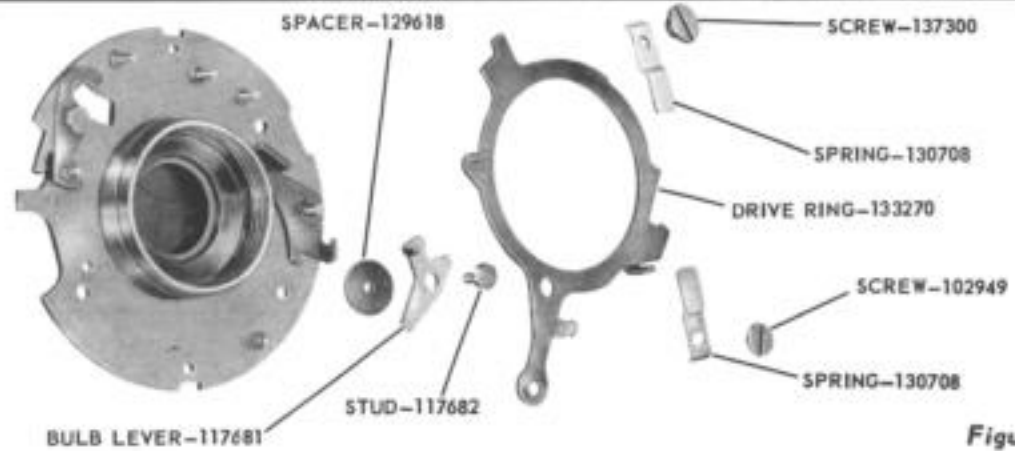

Figure 21

KODAK FIELD CASE