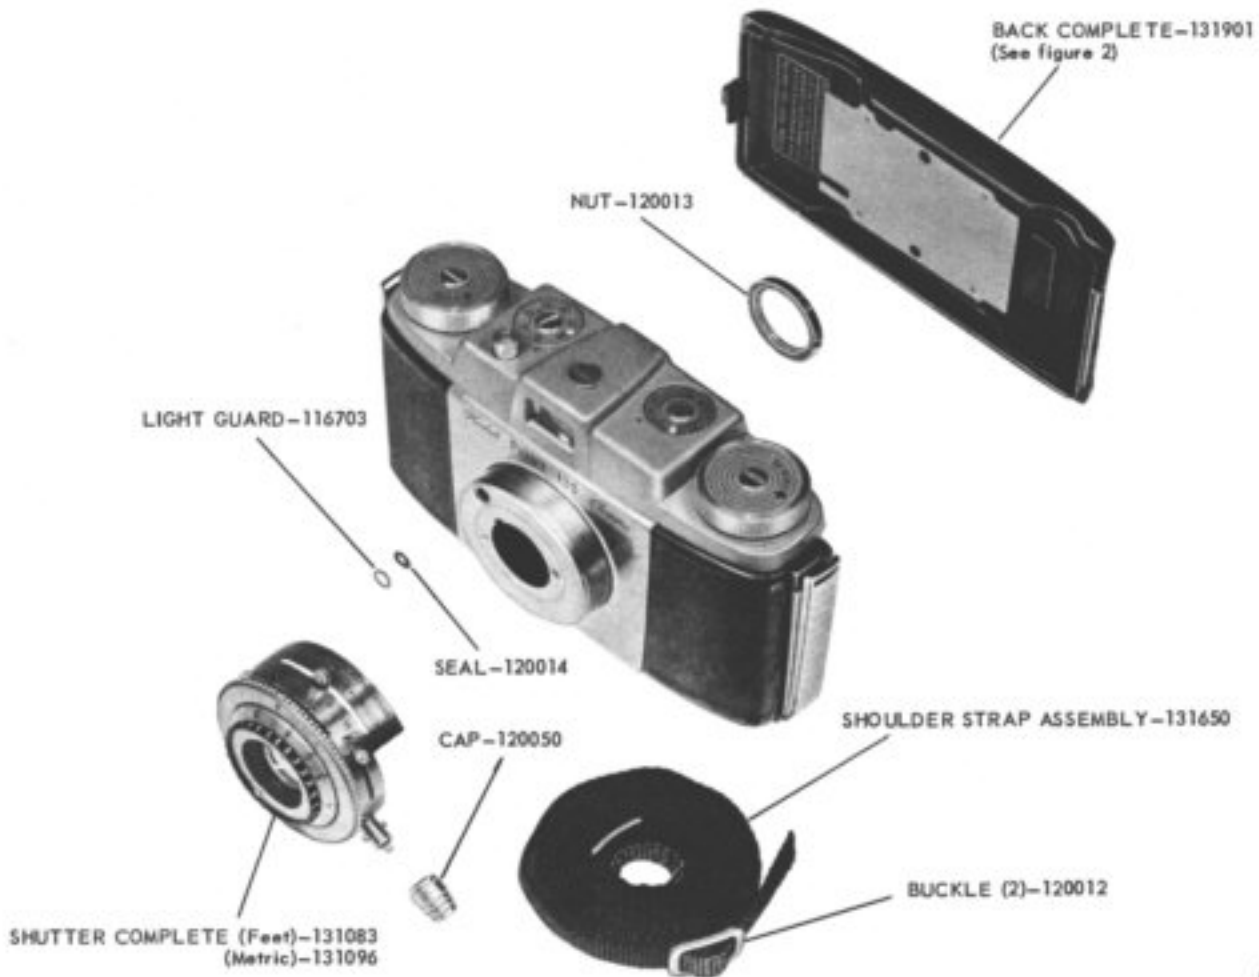

AUGUST 1955

PARTS LIST No. 5507-D

**KODAK PONY 135 CAMERA, Model C**  
and  
**Kodak Field Case**

Figure 1

Figure 2

Always give PART NUMBER and NAME when ordering parts

KODAK PONY 135 CAMERA, MODEL C

Figure 5

KODAK FLASH 300 SHUTTER WITH KODAK ANASTON LENS, 44MM, F/3.5

SHUTTER COMPLETE (Feet)—131083  
(Metric)—131096

Figure 13

RING—131334  
LENS—814243

WASHER—131335  
RING—131388  
WASHER—127590

LENS ASSEMBLY—131824  
SCALE (Feet)—131337  
(Metric)—131338

CAP—131336  
SLEEVE (2)—131324  
SCREW (2)—131325  
NAME PLATE—131322

Figure 14

TIP—126708  
KNOB—126707  
RING—131342

RING—131341

COVER—131339  
LENS—814242

SCREW (2)—127737  
WASHER—131300

Figure 15

Figure 18