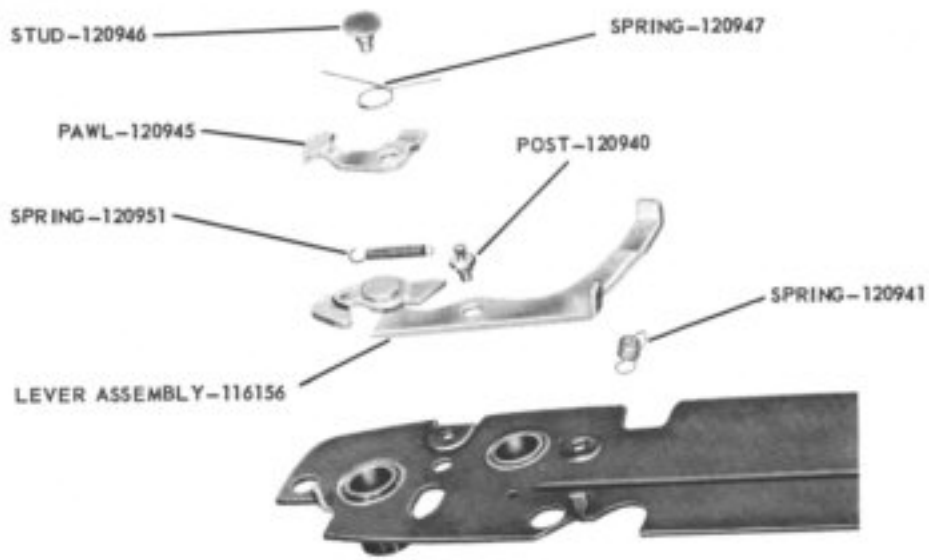

AUGUST 1955

PARTS LIST No. 5507-D

**KODAK PONY 135 CAMERA, Model C**  
and  
**Kodak Field Case**

Figure 1

Figure 2

Always give PART NUMBER and NAME when ordering parts

KODAK PONY 135 CAMERA, MODEL C

Figure 5

Figure 6

KODAK PONY 135 CAMERA, MODEL C

Figure 7

Figure 8

Figure 9

Figure 10

Figure 11

Figure 12

KODAK FLASH 300 SHUTTER WITH KODAK ANASTON LENS, 44MM, F/3.5

SHUTTER COMPLETE (Feet)—131083  
(Metric)—131096

Figure 13

RING—131334  
LENS—814243

WASHER—131335  
RING—131388  
WASHER—127590

LENS ASSEMBLY—131824  
SCALE (Feet)—131337  
(Metric)—131338

CAP—131336  
SLEEVE (2)—131324  
SCREW (2)—131325  
NAME PLATE—131322

Figure 14

TIP—126708  
KNOB—126707  
RING—131342

RING—131341

COVER—131339  
LENS—814242

SCREW (2)—127737  
WASHER—131300

Figure 15

Figure 18