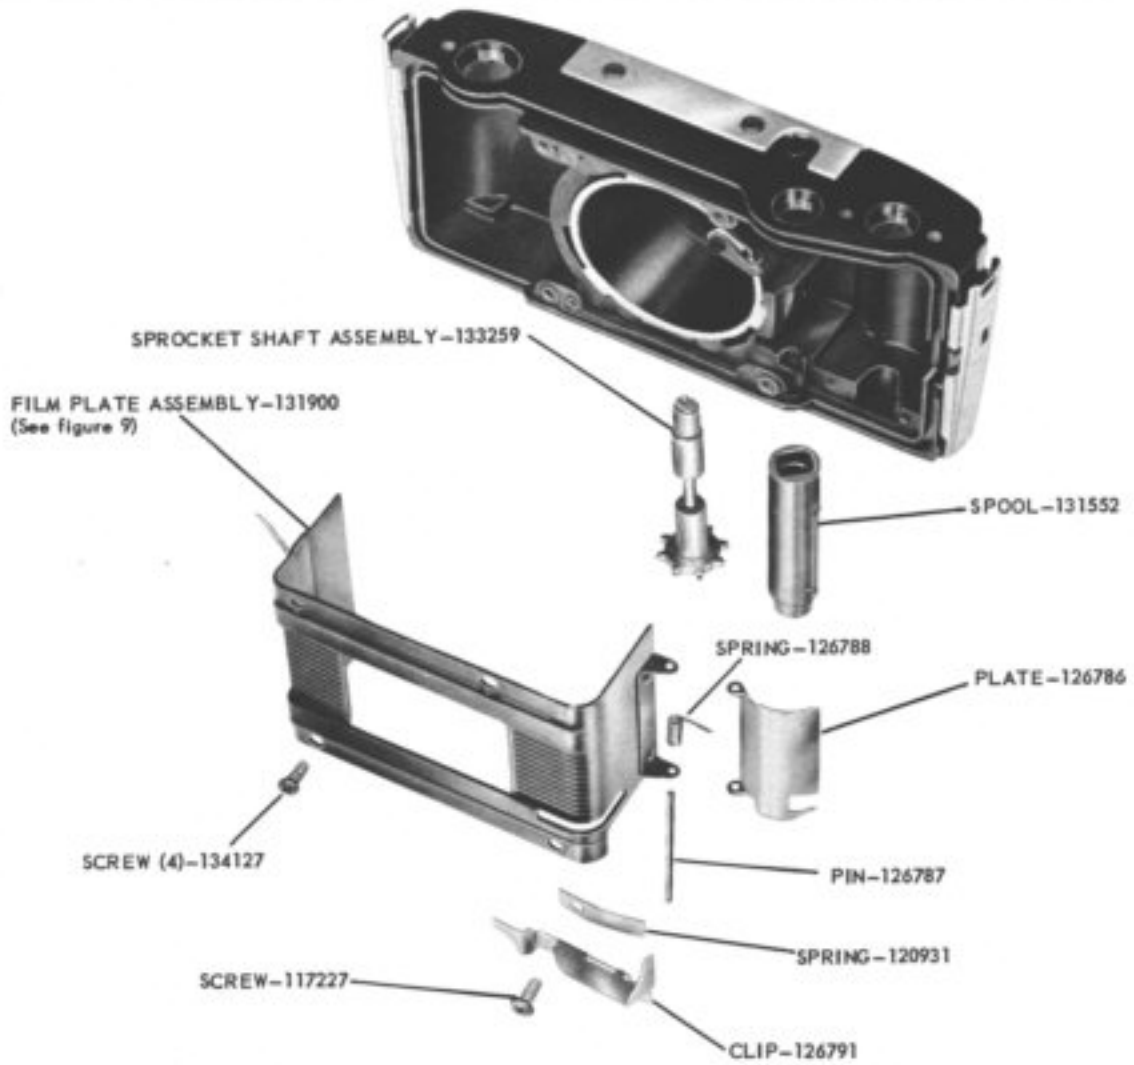

Figure 6

KODAK PONY 135 CAMERA, MODEL C

Figure 7

Figure 8

Figure 9

Figure 10

Figure 11

Figure 12

KODAK FLASH 300 SHUTTER WITH KODAK ANASTON LENS, 44MM, F/3.5

SHUTTER COMPLETE (Feet)—131083  
(Metric)—131096

Figure 13

RING—131334  
LENS—814243

WASHER—131335  
RING—131388  
WASHER—127590

LENS ASSEMBLY—131824  
SCALE (Feet)—131337  
(Metric)—131338