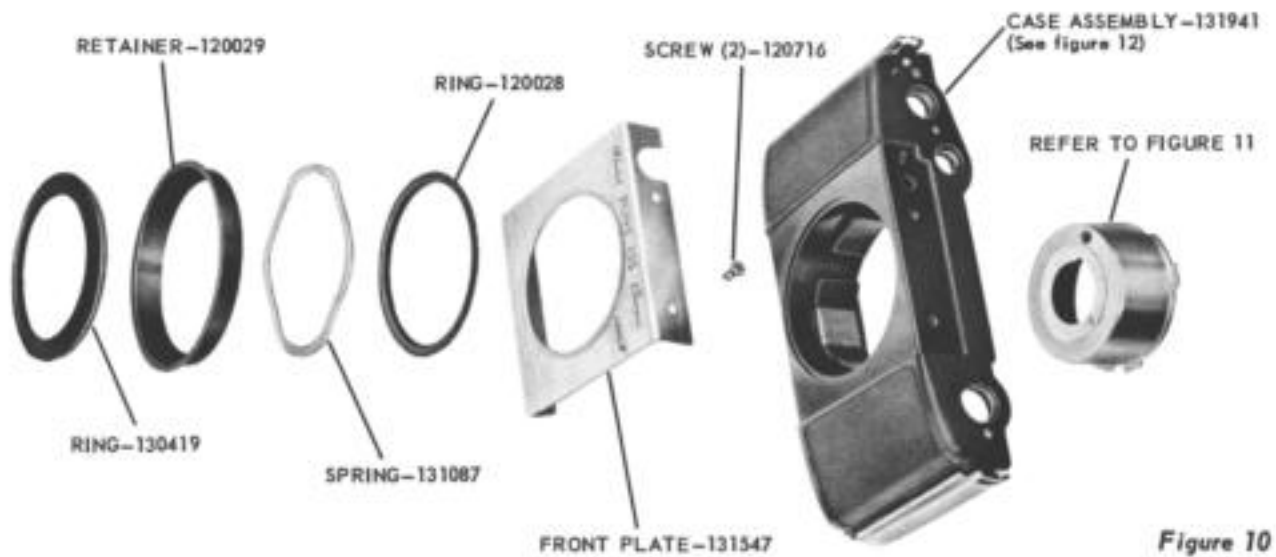

Figure 7

Figure 8

Figure 10