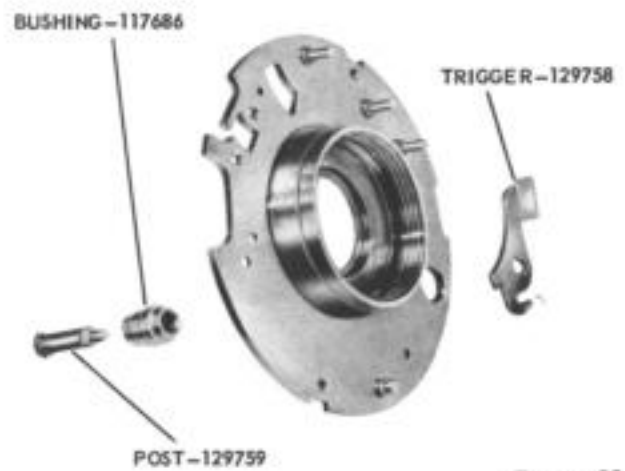

Figure 23

KODAK FIELD CASE