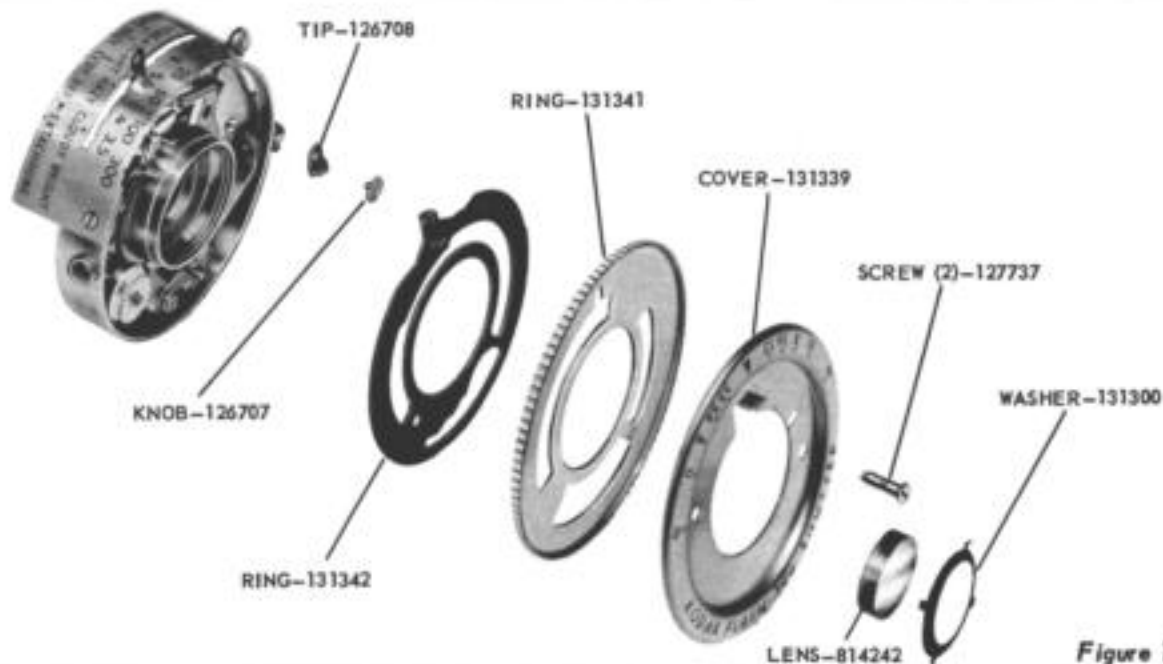

KODAK FLASH 300 SHUTTER WITH KODAK ANASTON LENS, 44MM, F/3.5

SHUTTER COMPLETE (Feet)—131083  
(Metric)—131096

Figure 13

RING—131334  
LENS—814243

WASHER—131335  
RING—131388  
WASHER—127590

LENS ASSEMBLY—131824  
SCALE (Feet)—131337  
(Metric)—131338

CAP—131336  
SLEEVE (2)—131324  
SCREW (2)—131325  
NAME PLATE—131322

Figure 14

TIP—126708  
KNOB—126707  
RING—131342

RING—131341

COVER—131339  
LENS—814242

SCREW (2)—127737  
WASHER—131300

Figure 15

Figure 18