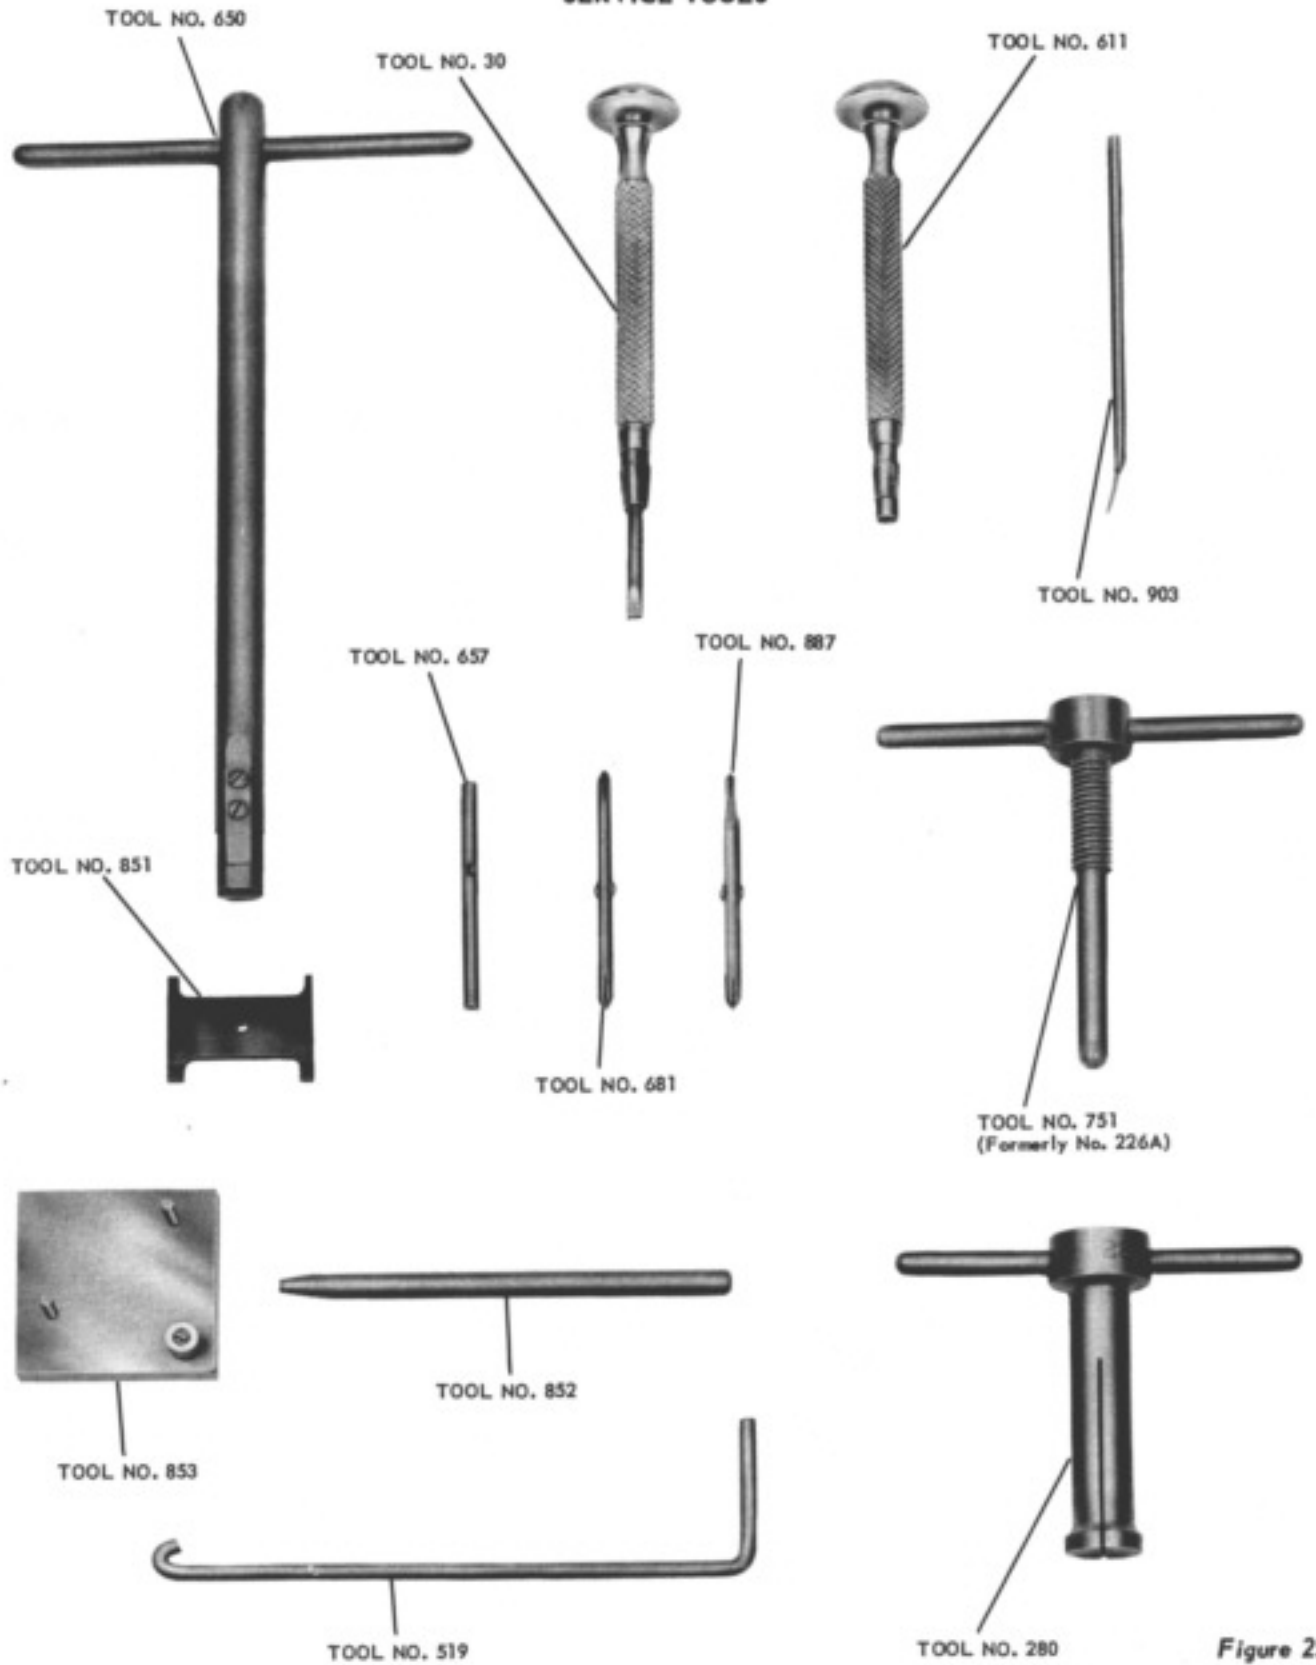

CAP—131336  
SLEEVE (2)—131324  
SCREW (2)—131325  
NAME PLATE—131322

Figure 14

TIP—126708  
KNOB—126707  
RING—131342

RING—131341

COVER—131339  
LENS—814242

SCREW (2)—127737  
WASHER—131300

Figure 15

Figure 18

Figure 19

Figure 20

Figure 21

Figure 22

Figure 23

KODAK FIELD CASE

Figure 24

SERVICE TOOLS

Figure 25