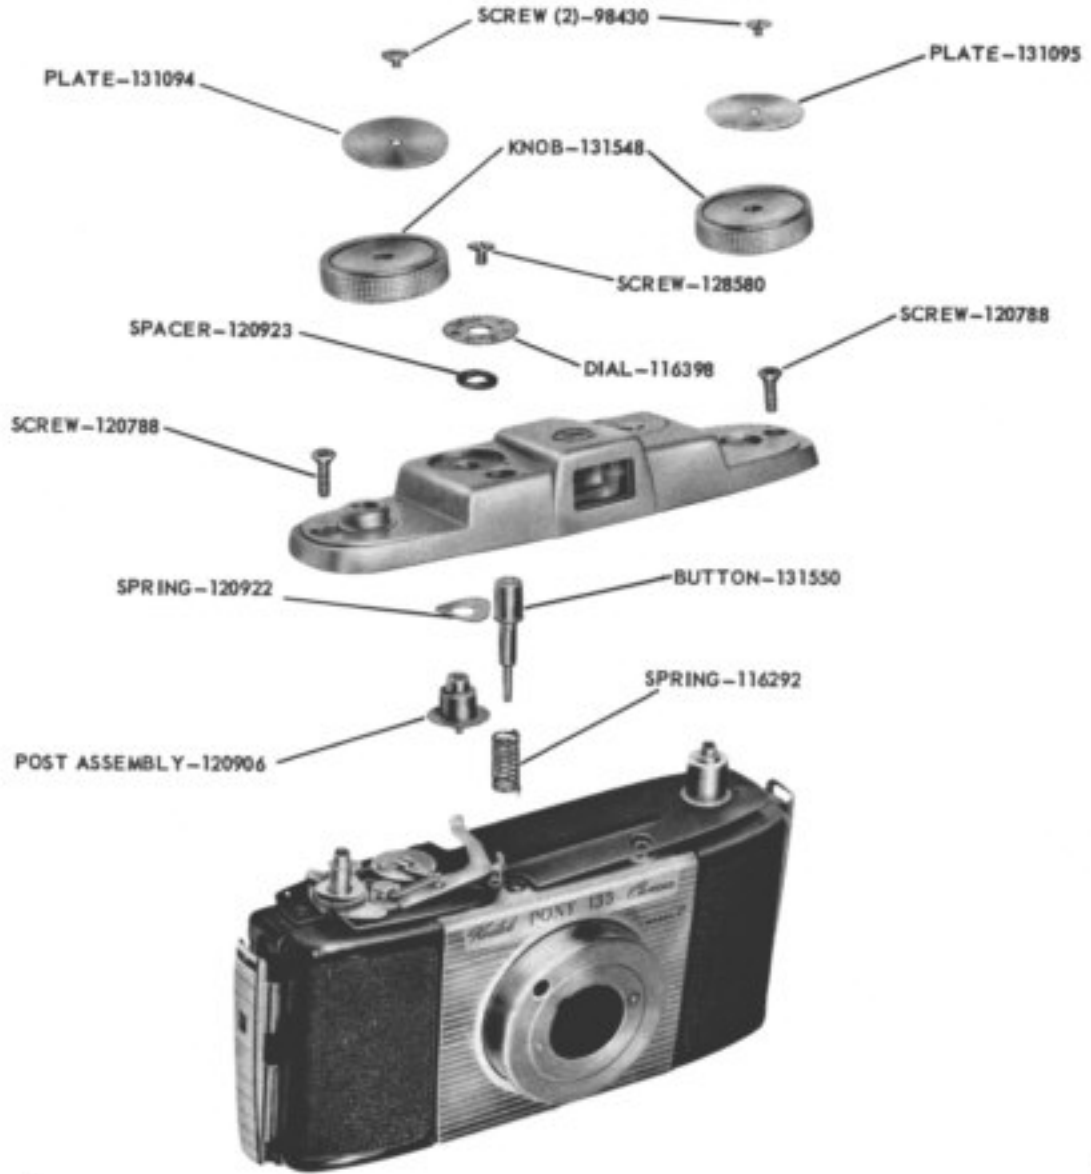

AUGUST 1955

PARTS LIST No. 5507-D

**KODAK PONY 135 CAMERA, Model C**  
and  
**Kodak Field Case**

Figure 1

Figure 2

Always give PART NUMBER and NAME when ordering parts

KODAK PONY 135 CAMERA, MODEL C

Figure 5

KODAK FLASH 300 SHUTTER WITH KODAK ANASTON LENS, 44MM, F/3.5

SHUTTER COMPLETE (Feet)—131083  
(Metric)—131096

Figure 13

RING—131334  
LENS—814243

WASHER—131335  
RING—131388  
WASHER—127590

LENS ASSEMBLY—131824  
SCALE (Feet)—131337  
(Metric)—131338

CAP—131336  
SLEEVE (2)—131324  
SCREW (2)—131325  
NAME PLATE—131322

Figure 14

TIP—126708  
KNOB—126707  
RING—131342

RING—131341

COVER—131339  
LENS—814242

SCREW (2)—127737  
WASHER—131300

Figure 15

Figure 18