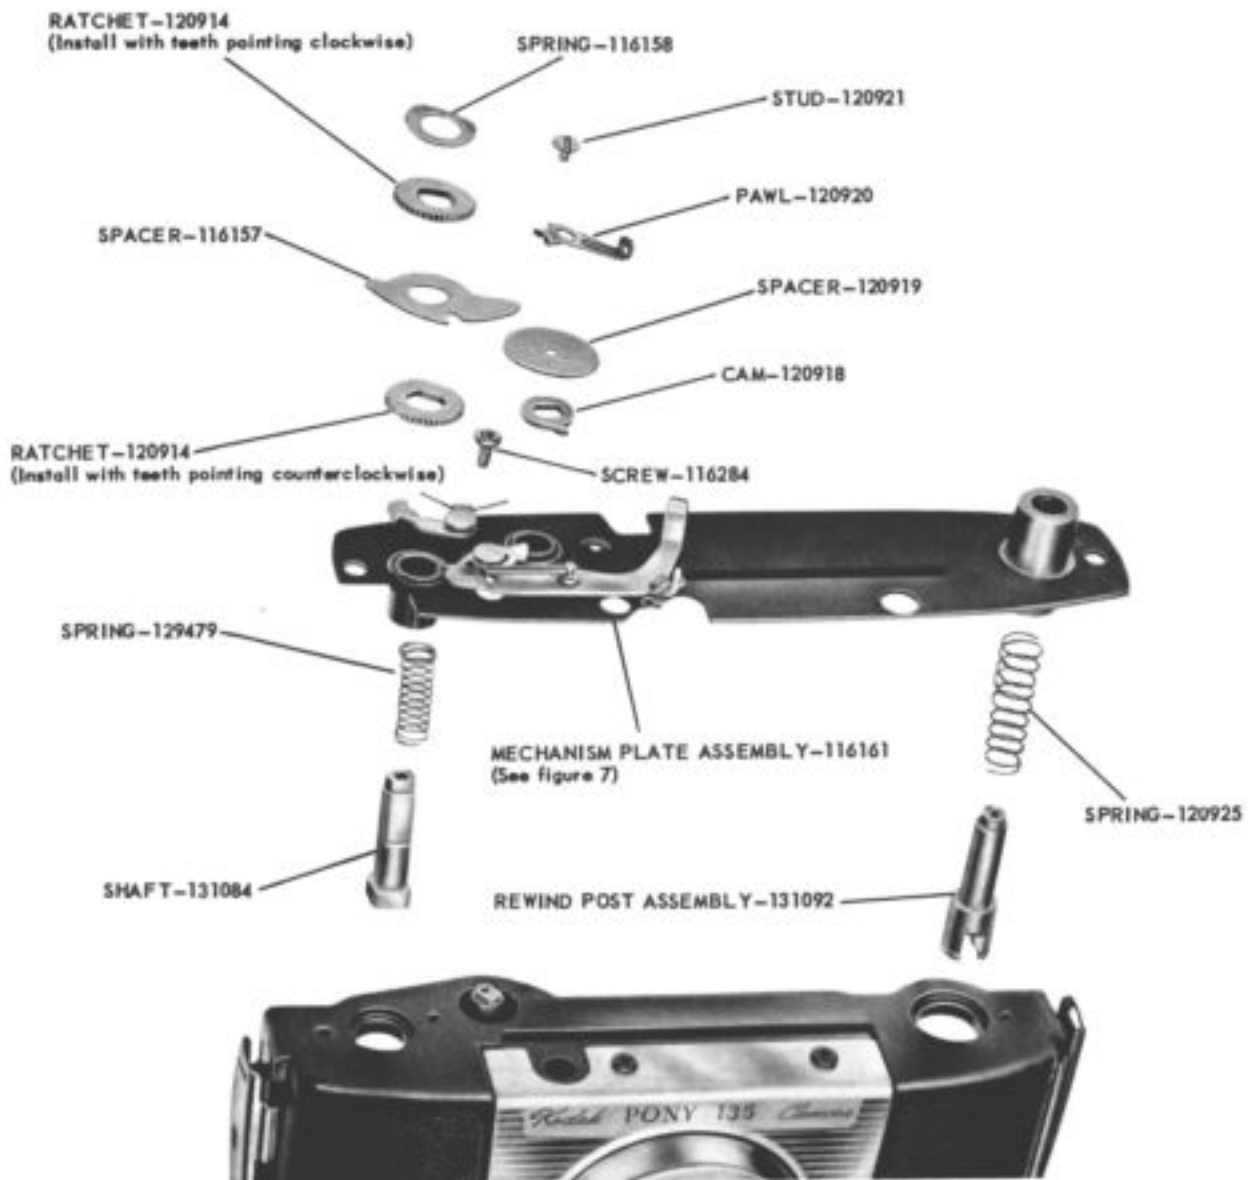

AUGUST 1955

PARTS LIST No. 5507-D

**KODAK PONY 135 CAMERA, Model C**  
and  
**Kodak Field Case**

Figure 1

Figure 2

Always give PART NUMBER and NAME when ordering parts

KODAK PONY 135 CAMERA, MODEL C

Figure 5

Figure 6

KODAK PONY 135 CAMERA, MODEL C

Figure 7

Figure 8

Figure 9

Figure 10

Figure 11

Figure 12

KODAK FLASH 300 SHUTTER WITH KODAK ANASTON LENS, 44MM, F/3.5

SHUTTER COMPLETE (Feet)—131083  
(Metric)—131096

Figure 13

RING—131334  
LENS—814243

WASHER—131335  
RING—131388  
WASHER—127590

LENS ASSEMBLY—131824  
SCALE (Feet)—131337  
(Metric)—131338

CAP—131336  
SLEEVE (2)—131324  
SCREW (2)—131325  
NAME PLATE—131322

Figure 14

TIP—126708  
KNOB—126707  
RING—131342

RING—131341

COVER—131339  
LENS—814242

SCREW (2)—127737  
WASHER—131300

Figure 15

Figure 18